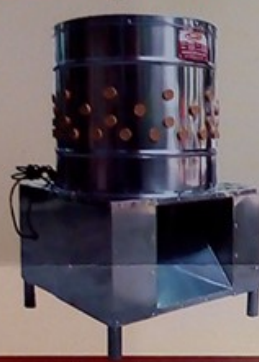

Feather Cleaning Machine

Quantity	3 Chicken	6 Chicken	12 Chicken
Motor H.P. (220-240) 50Hz	0.5 H.P	1.0 H.P	1.5 H.P